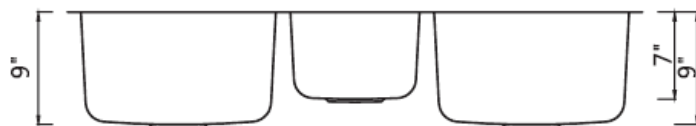

nel lusso®

BAJA

www.worldstoneimports.com

480 590 2231

SINK SPECIFICATIONS

STAINLESS STEEL TRIPLE BOWL KITCHEN SINK
MODEL SS-TB-01 (THREE BOWLS)

FEATURES

- KITCHEN Stainless Steel TRIPLE Bowl
- UNDER Mount
- 304 18/8 Chromium/Nickel content
- Radius corners
- Long-lasting, easy-to-clean, satin finish
- Sound-deadening insulation
- Rear drain placement

DIMENSIONS

- Overall Size: 46-1/2" x 21-1/8"
- Overall Bowl Size: 44-1/2" x 18-7/8"
 - LARGE Bowl Sizes: 18-7/8" x 15-3/4"
 - SMALL Bowl Size: 16" x 10-3/8"
- Depth: 9" / 7" / 9"
- Available Thickness: 18g
- Template included
- Fixing clips included
- Strainer sold separately