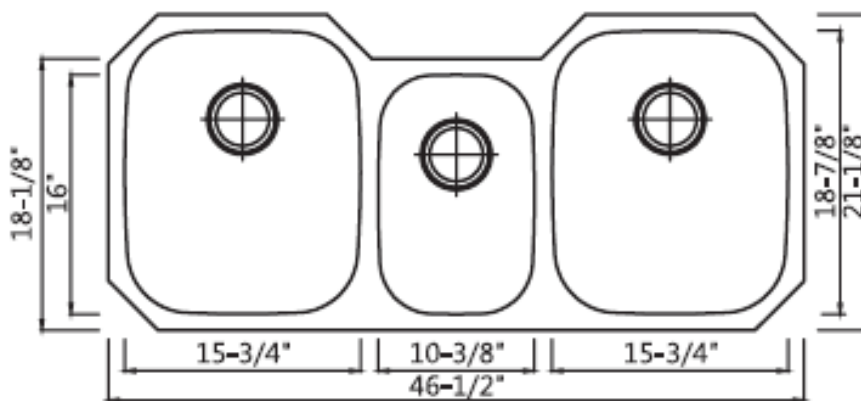

nel lusso®

BAJA

www.worldstoneimports.com

480 590 2231

SINK SPECIFICATIONS

STAINLESS STEEL TRIPLE BOWL KITCHEN SINK
MODEL SS-TB-01 (THREE BOWLS)

FEATURES

- KITCHEN Stainless Steel TRIPLE Bowl
- UNDER Mount
- 304 18/8 Chromium/Nickel content
- Radius corners
- Long-lasting, easy-to-clean, satin finish
- Sound-deadening insulation
- Rear drain placement

DIMENSIONS

- Overall Size: 46-1/2" x 21-1/8"
- Overall Bowl Size: 44-1/2" x 18-7/8"
 - LARGE Bowl Sizes: 18-7/8" x 15-3/4"
 - SMALL Bowl Size: 16" x 10-3/8"
- Depth: 9" / 7" / 9"
- Available Thickness: 18g
- Template included
- Fixing clips included
- Strainer sold separately

NOTE

- All dimensions are approximate and subject to change.