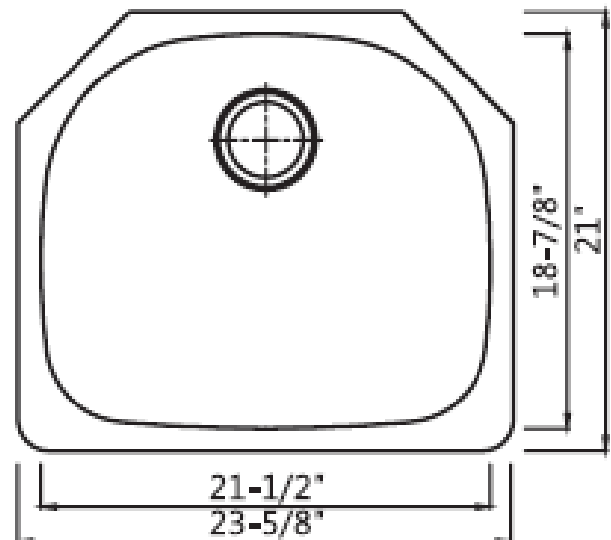

nel lusso®

BAJA

www.worldstoneimports.com

480 590 2231

SINK SPECIFICATIONS

STAINLESS STEEL SINGLE BOWL BAR OR LAUNDRY SINK
MODEL SS-SB-06

FEATURES

- BAR or LAUNDRY Stainless Steel SINGLE Bowl
- UNDER Mount
- 304 18/8 Chromium/Nickel content
- Radius corners
- Long-lasting, easy-to-clean, satin finish
- Sound-deadening insulation
- Rear drain placement

DIMENSIONS

- Overall Size: 23-5/8" x 21"
- Bowl Size: 21-1/2" x 18-7/8"
- Depth: 9"
- Available Thickness: 18g
- Template included
- Fixing clips included
- Strainer sold separately

NOTE

- All dimensions are approximate and subject to change.