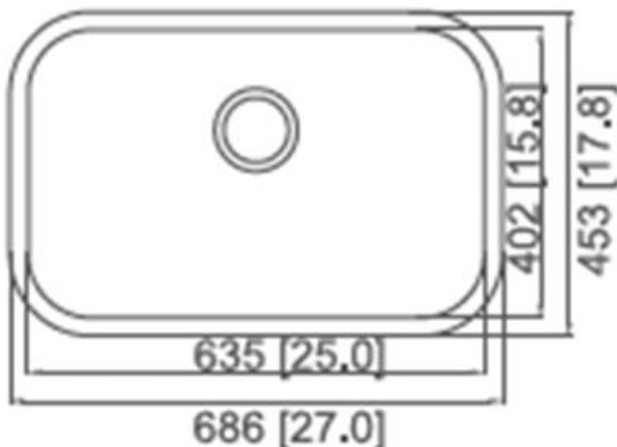

nel lusso®

BAJA

www.worldstoneimports.com

480 590 2231

SINK SPECIFICATIONS

**27" STAINLESS STEEL SINGLE BOWL KITCHEN SINK
MODEL SS-SB-05**

FEATURES

- KITCHEN Stainless Steel SINGLE Bowl – SMALL
- UNDER Mount
- 304 18/8 Chromium/Nickel content
- Radius corners
- Long-lasting, easy-to-clean, satin finish
- Sound-deadening insulation
- Rear drain placement

DIMENSIONS

- Overall Size: 27" x 17-7/8"
- Bowl Size: 25" x 15-7/8"
- Depth: 9"
- Available Thickness: 18g
- Template included
- Fixing clips included
- Strainer sold separately

NOTE

- All dimensions are approximate and subject to change.