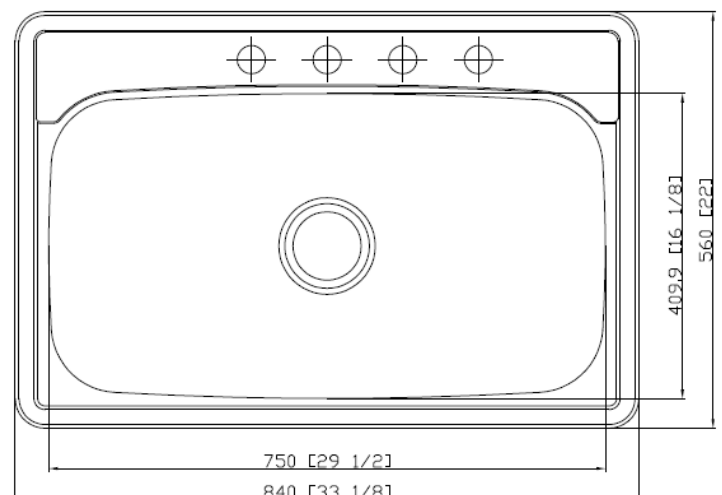

nel lusso®

BAJA

www.worldstoneimports.com

480 590 2231

SINK SPECIFICATIONS

STAINLESS STEEL SINGLE BOWL KITCHEN TOP MOUNT
SS-SB-04TOP

FEATURES

- KITCHEN Stainless Steel SINGLE Bowl
- TOP Mount
- 304 18/8 Chromium/Nickel content
- Radius corners
- Long-lasting, easy-to-clean, satin finish
- Sound-deadening insulation
- Rear drain placement

DIMENSIONS

- Overall Size: 33-1/8" x 22"
- Bowl Size: 29-1/2" x 16-1/8"
- Depth: 8-3/8"
- Available Thickness: 20ga
- Template included
- Fixing clips included
- Strainer and grid sold separately

NOTE

- All dimensions are approximate and subject to change.