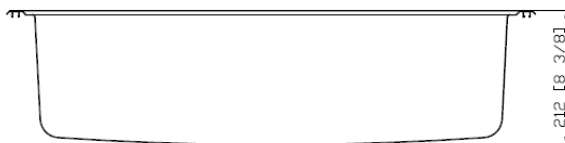

nel lusso®

BAJA

www.worldstoneimports.com

480 590 2231

SINK SPECIFICATIONS

STAINLESS STEEL SINGLE BOWL KITCHEN TOP MOUNT
SS-SB-04TOP

FEATURES

- KITCHEN Stainless Steel SINGLE Bowl
- TOP Mount
- 304 18/8 Chromium/Nickel content
- Radius corners
- Long-lasting, easy-to-clean, satin finish
- Sound-deadening insulation
- Rear drain placement

DIMENSIONS

- Overall Size: 33-1/8" x 22"
- Bowl Size: 29-1/2" x 16-1/8"
- Depth: 8-3/8"
- Available Thickness: 20ga
- Template included
- Fixing clips included
- Strainer and grid sold separately

NOTE

- All dimensions are approximate and subject to change.