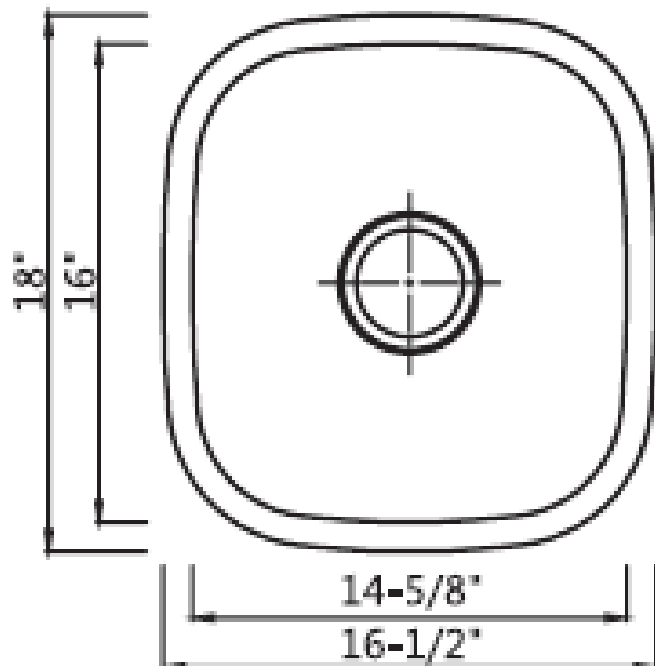

nel lusso®

BAJA

www.worldstoneimports.com

480 590 2231

SINK SPECIFICATIONS

STAINLESS STEEL SINGLE BOWL BAR OR LAUNDRY SINK
MODEL SS-SB-03

FEATURES

- BAR or LAUNDRY Stainless Steel SINGLE Bowl
- UNDER Mount
- 304 18/8 Chromium/Nickel content
- Radius corners
- Long-lasting, easy-to-clean, satin finish
- Sound-deadening insulation
- Rear drain placement

DIMENSIONS

- Overall Size: 16-1/2" x 18"
- Bowl Size: 14-5/8" x 16"
- Depth: 9"
- Available Thickness: 18ga
- Template included
- Fixing clips included
- Strainer sold separately

NOTE

- All dimensions are approximate and subject to change.