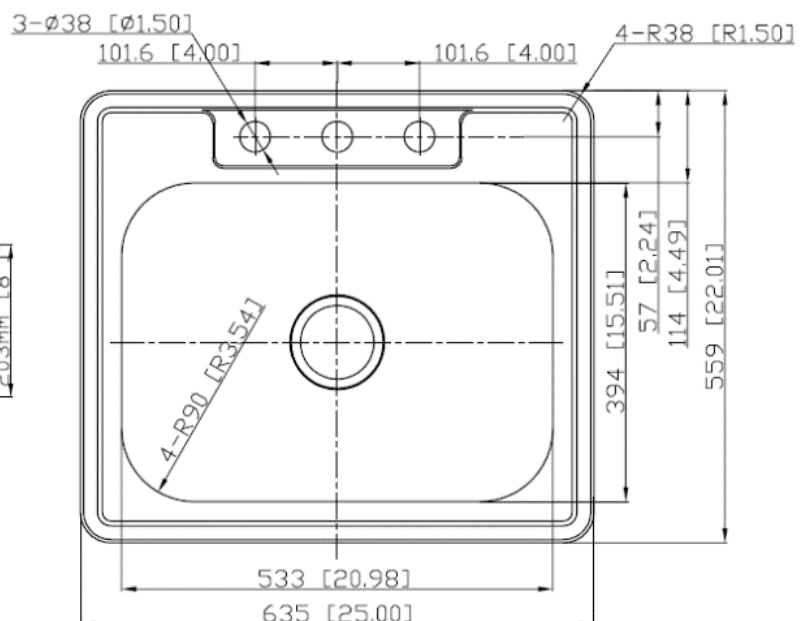

nel lusso[®]

BAJA

www.worldstoneimports.com

480 590 2231

SINK SPECIFICATIONS

STAINLESS STEEL SINGLE BOWL BAR OR LAUNDRY TOP MOUNT
SS-SB-02TOP 8" (3 HOLE 8" SPREAD)

FEATURES

- BAR or LAUNDRY Stainless Steel SINGLE Bowl
- TOP Mount
- 3 HOLE 8" SPREAD
- 304 18/8 Chromium/Nickel content
- Radius corners
- Long-lasting, easy-to-clean, satin finish
- Sound-deadening insulation
- Rear drain placement

DIMENSIONS

- Overall Size: 25" x 22"
- Bowl Size: 21" x 15-1/2"
- Depth: 8"
- Available Thickness: 20ga
- Template included
- Fixing clips included
- Strainer sold separately

NOTE

- All dimensions are approximate and subject to change.