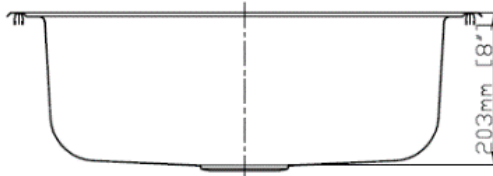

nel lusso[®]

BAJA

www.worldstoneimports.com

480 590 2231

SINK SPECIFICATIONS

STAINLESS STEEL SINGLE BOWL BAR OR LAUNDRY TOP MOUNT
SS-SB-02TOP 8" (3 HOLE 8" SPREAD)

FEATURES

- BAR or LAUNDRY Stainless Steel SINGLE Bowl
- TOP Mount
- 3 HOLE 8" SPREAD
- 304 18/8 Chromium/Nickel content
- Radius corners
- Long-lasting, easy-to-clean, satin finish
- Sound-deadening insulation
- Rear drain placement

DIMENSIONS

- Overall Size: 25" x 22"
- Bowl Size: 21" x 15-1/2"
- Depth: 8"
- Available Thickness: 20ga
- Template included
- Fixing clips included
- Strainer sold separately

NOTE

- All dimensions are approximate and subject to change.