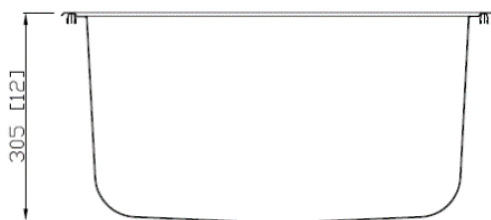

nel lusso®

BAJA

www.worldstoneimports.com

480 590 2231

SINK SPECIFICATIONS

STAINLESS STEEL SINGLE BOWL BAR OR LAUNDRY TOP MOUNT
SS-SB-02TOP 12" (3 HOLE 8" SPREAD)

FEATURES

- BAR or LAUNDRY Stainless Steel SINGLE Bowl
- TOP Mount
- 3 HOLE 8" SPREAD
- 304 18/8 Chromium/Nickel content
- Radius corners
- Long-lasting, easy-to-clean, satin finish
- Sound-deadening insulation
- Rear drain placement

DIMENSIONS

- Overall Size: 25" x 22"
- Bowl Size: 22" x 16-5/8"
- Depth: 12"
- Available Thickness: 18ga
- Template included
- Fixing clips included
- Strainer sold separately

NOTE

- All dimensions are approximate and subject to change.