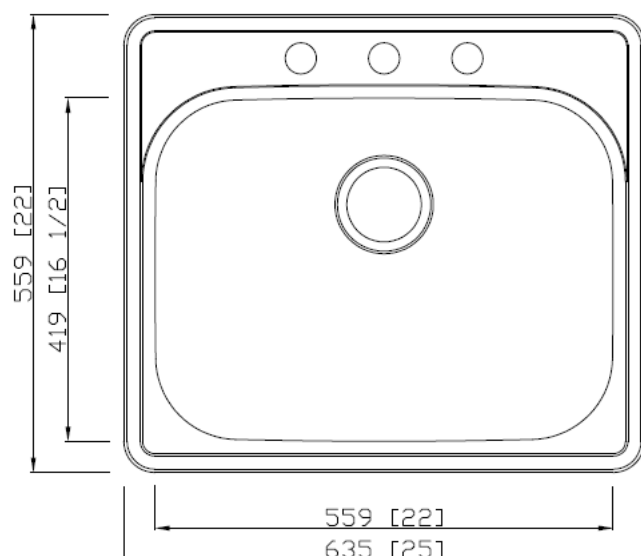

nel lusso®

BAJA

www.worldstoneimports.com

480 590 2231

SINK SPECIFICATIONS

STAINLESS STEEL SINGLE BOWL BAR OR LAUNDRY TOP MOUNT
SS-SB-02TOP 12" (3 HOLE 8" SPREAD)

FEATURES

- BAR or LAUNDRY Stainless Steel SINGLE Bowl
- TOP Mount
- 3 HOLE 8" SPREAD
- 304 18/8 Chromium/Nickel content
- Radius corners
- Long-lasting, easy-to-clean, satin finish
- Sound-deadening insulation
- Rear drain placement

DIMENSIONS

- Overall Size: 25" x 22"
- Bowl Size: 22" x 16-5/8"
- Depth: 12"
- Available Thickness: 18ga
- Template included
- Fixing clips included
- Strainer sold separately

NOTE

- All dimensions are approximate and subject to change.