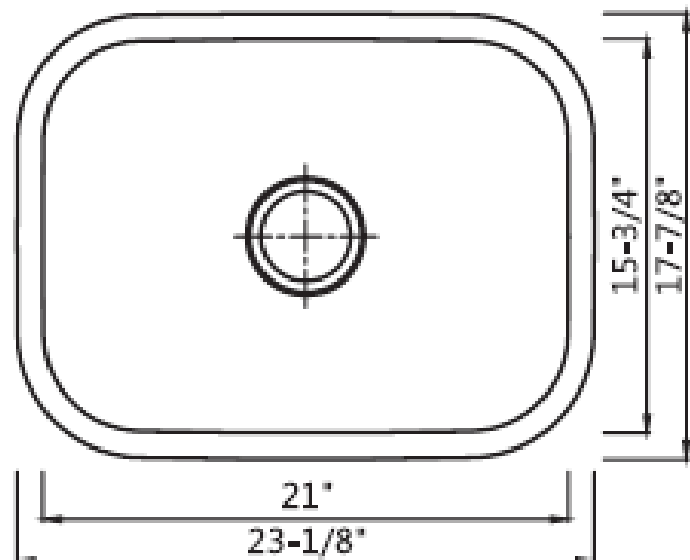

## SINK SPECIFICATIONS

STAINLESS STEEL SINGLE BOWL BAR OR LAUNDRY SINK  
MODEL SS-SB-02

### FEATURES

- BAR or LAUNDRY Stainless Steel SINGLE Bowl
- UNDER Mount
- 304 18/8 Chromium/Nickel content
- Radius corners
- Long-lasting, easy-to-clean, satin finish
- Sound-deadening insulation
- Rear drain placement

### DIMENSIONS

- Overall Size: 23-1/8" x 17-7/8"
- Bowl Size: 21" x 15-3/4"
- Depth: 9"
- Available Thickness: 18ga
- Template included
- Fixing clips included
- Strainer sold separately

### NOTE

- All dimensions are approximate and subject to change.