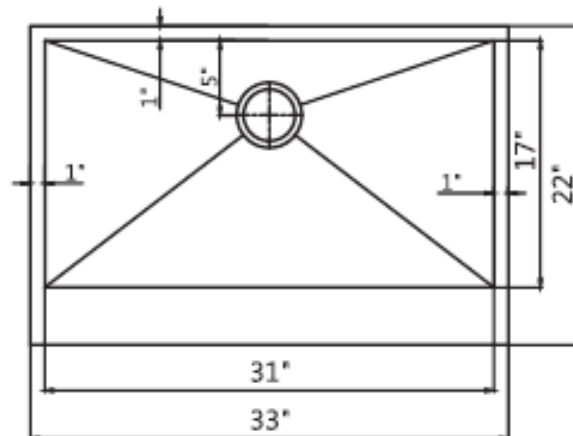

### DIMENSIONS

- Overall Size: 33" x 22"
- Bowl Size: 31" x 17"
- Depth: 10"
- Available Thickness: 18g
- Template included
- Fixing clips included
- Strainer and grid sold separately

### NOTE

- All dimensions are approximate and subject to change.