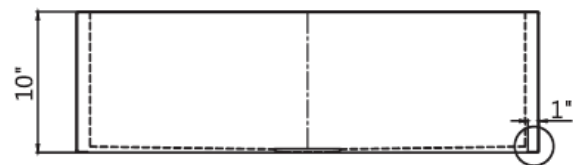

### DIMENSIONS

- Overall Size: 33" x 22"
- Bowl Size: 31" x 17"
- Depth: 10"
- Available Thickness: 18g
- Template included
- Fixing clips included
- Strainer and grid sold separately

### NOTE

- All dimensions are approximate and subject to change.