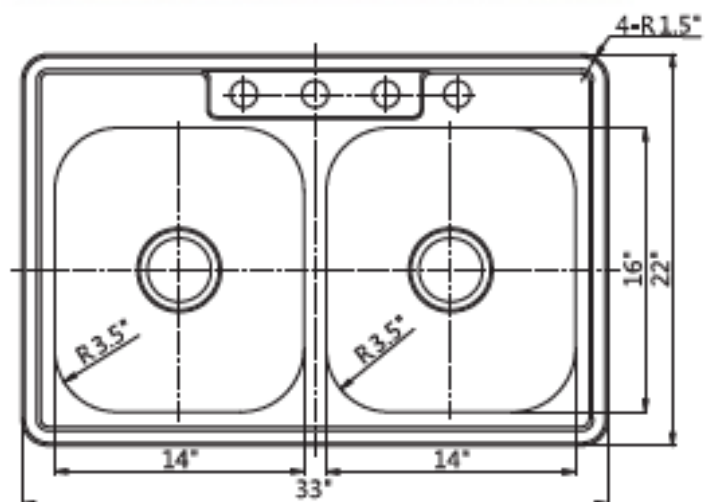

nel lusso[®]

BAJA

www.worldstoneimports.com

480 590 2231

SINK SPECIFICATIONS

STAINLESS STEEL DOUBLE BOWL KITCHEN TOP MOUNT
MODEL SS-DB-02TOP

FEATURES

- KITCHEN Stainless Steel DOUBLE Bowl
- TOP Mount
- 304 18/8 Chromium/Nickel content
- Radius corners
- Long-lasting, easy-to-clean, satin finish
- Sound-deadening insulation
- Rear drain placement

DIMENSIONS

- Overall Size: 33" x 22"
- Bowl Size: 29-1/2" x 16"
- Depth: 8"
- Available Thickness: 20ga
- Template included
- Fixing clips included
- Strainer sold separately

NOTE

- All dimensions are approximate and subject to change.