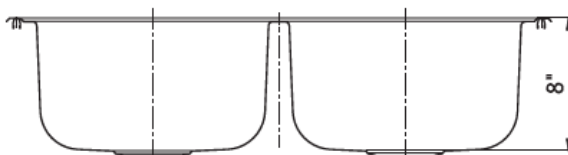

nel lusso[®]

BAJA

www.worldstoneimports.com

480 590 2231

SINK SPECIFICATIONS

STAINLESS STEEL DOUBLE BOWL KITCHEN TOP MOUNT
MODEL SS-DB-02TOP

FEATURES

- KITCHEN Stainless Steel DOUBLE Bowl
- TOP Mount
- 304 18/8 Chromium/Nickel content
- Radius corners
- Long-lasting, easy-to-clean, satin finish
- Sound-deadening insulation
- Rear drain placement

DIMENSIONS

- Overall Size: 33" x 22"
- Bowl Size: 29-1/2" x 16"
- Depth: 8"
- Available Thickness: 20ga
- Template included
- Fixing clips included
- Strainer sold separately

NOTE

- All dimensions are approximate and subject to change.