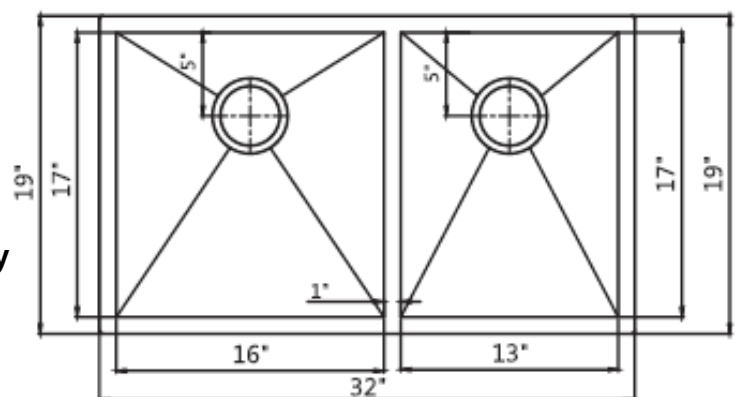

nel lusso®

BAJA

www.worldstoneimports.com

480 590 2231

SINK SPECIFICATIONS

STAINLESS STEEL DOUBLE BOWL (60/40)
CONTEMPORARY ART KITCHEN SINK
MODEL SS-ART-DB-04 (SQUARE CORNERS)

FEATURES

- KITCHEN Stainless Steel DOUBLE Bowl (60/40)
- Contemporary ART Sink (0 Degree Radius / SQUARE CORNERS)
- UNDER Mount
- 304 18/8 Chromium/Nickel content
- Zero Radius corners
- Long-lasting, easy-to-clean, satin finish
- Sound-deadening insulation
- Rear drain placement

DIMENSIONS

- Overall Size: 32" x 19"
- Overall Bowl Size: 30" x 17"
 - LEFT Bowl Size: 16" x 17"
 - RIGHT Bowl Size: 13" x 17"
- Depth: 10"
- Available Thickness: 18ga
- Template included
- Fixing clips included
- Strainer and grid sold separately

NOTE

- All dimensions are approximate and subject to change.