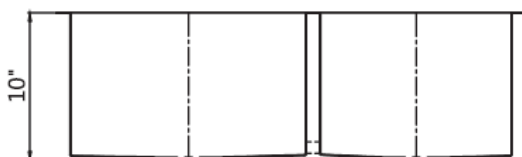

nel lusso®

BAJA

www.worldstoneimports.com

480 590 2231

SINK SPECIFICATIONS

STAINLESS STEEL DOUBLE BOWL (60/40)
CONTEMPORARY ART KITCHEN SINK
MODEL SS-ART-DB-04 (SQUARE CORNERS)

FEATURES

- KITCHEN Stainless Steel DOUBLE Bowl (60/40)
- Contemporary ART Sink (0 Degree Radius / SQUARE CORNERS)
- UNDER Mount
- 304 18/8 Chromium/Nickel content
- Zero Radius corners
- Long-lasting, easy-to-clean, satin finish
- Sound-deadening insulation
- Rear drain placement

DIMENSIONS

- Overall Size: 32" x 19"
- Overall Bowl Size: 30" x 17"
 - LEFT Bowl Size: 16" x 17"
 - RIGHT Bowl Size: 13" x 17"
- Depth: 10"
- Available Thickness: 18ga
- Template included
- Fixing clips included
- Strainer and grid sold separately