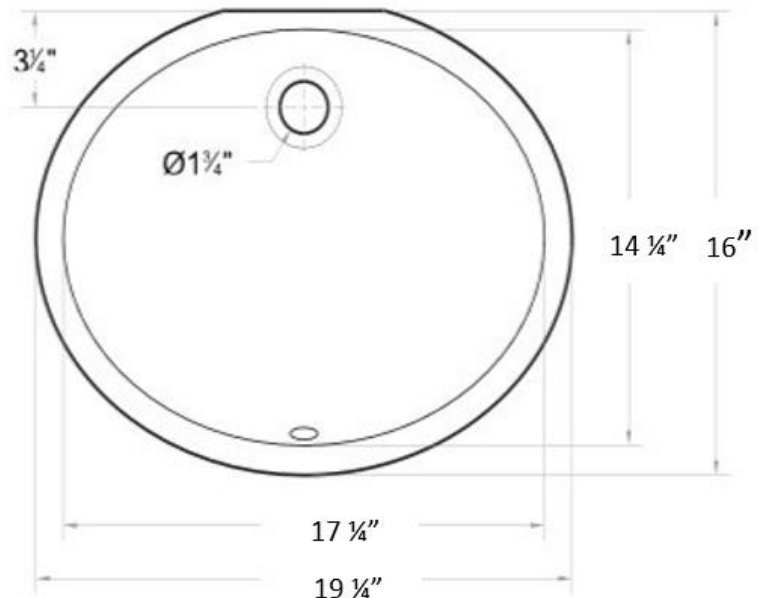

nel lusso®

BAJA

www.worldstoneimports.com

480-590-2231

SINK SPECIFICATION

CERAMIC VANITY SINK
MODEL CS-WH-UM

FEATURES

- BATHROOM Oval Ceramic Basin
- UNDER Mount
- With overflow
- No faucet holes
- High gloss ceramic white finish
- ADA Compliant when properly installed
- Available Colors:
 - White – CS-WH-UM
 - Cream – CS-CR-UM
 - Black – CS-BL-UM

DIMENSIONS

- Overall Size: 19-1/4" x 16"
- Bowl Size: 17-1/4" x 14-1/4"
- Depth: 8"
- Template included

NOTE

- All dimensions are approximate and subject to change.