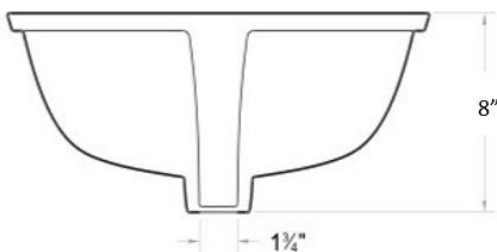

nel lusso®

BAJA

www.worldstoneimports.com

480-590-2231

SINK SPECIFICATION

CERAMIC VANITY SINK
MODEL CS-WH-UM

FEATURES

- BATHROOM Oval Ceramic Basin
- UNDER Mount
- With overflow
- No faucet holes
- High gloss ceramic white finish
- ADA Compliant when properly installed
- Available Colors:
 - White – CS-WH-UM
 - Cream – CS-CR-UM
 - Black – CS-BL-UM

DIMENSIONS

- Overall Size: 19-1/4" x 16"
- Bowl Size: 17-1/4" x 14-1/4"
- Depth: 8"
- Template included

NOTE

- All dimensions are approximate and subject to change.