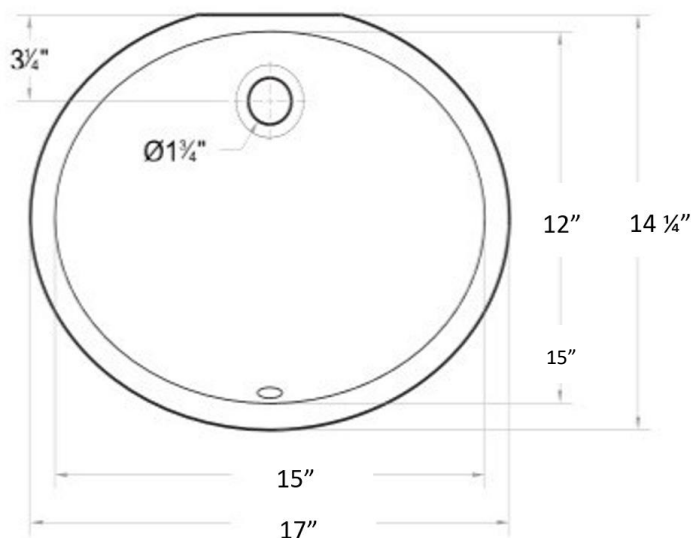

## SINK SPECIFICATIONS

CERAMIC VANITY SINK  
MODEL CS-WH-SM

### FEATURES

- BATHROOM Oval Basin – SMALL
- UNDER Mount
- With overflow
- No faucet holes
- High gloss ceramic white finish
- ADA Compliant when properly installed
- Available Colors:
  - White – CS-WH-SM
  - Cream – CS-CR-SM

### DIMENSIONS

- Overall Size: 17" x 14 1/4"
- Bowl Size: 15" x 12"
- Depth: 7"
- Template included

### NOTE

- All dimensions are approximate and subject to change.