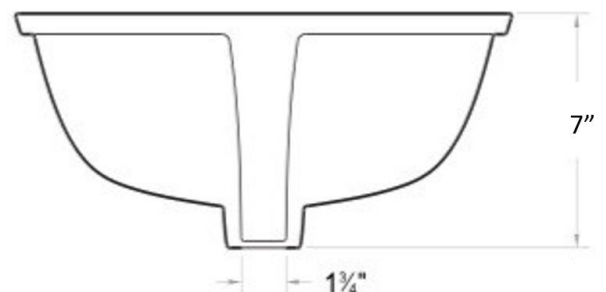

## SINK SPECIFICATIONS

CERAMIC VANITY SINK  
MODEL CS-WH-SM

### FEATURES

- BATHROOM Oval Basin – SMALL
- UNDER Mount
- With overflow
- No faucet holes
- High gloss ceramic white finish
- ADA Compliant when properly installed
- Available Colors:
  - White – CS-WH-SM
  - Cream – CS-CR-SM

### DIMENSIONS

- Overall Size: 17" x 14 1/4"
- Bowl Size: 15" x 12"
- Depth: 7"
- Template included

### NOTE

- All dimensions are approximate and subject to change.