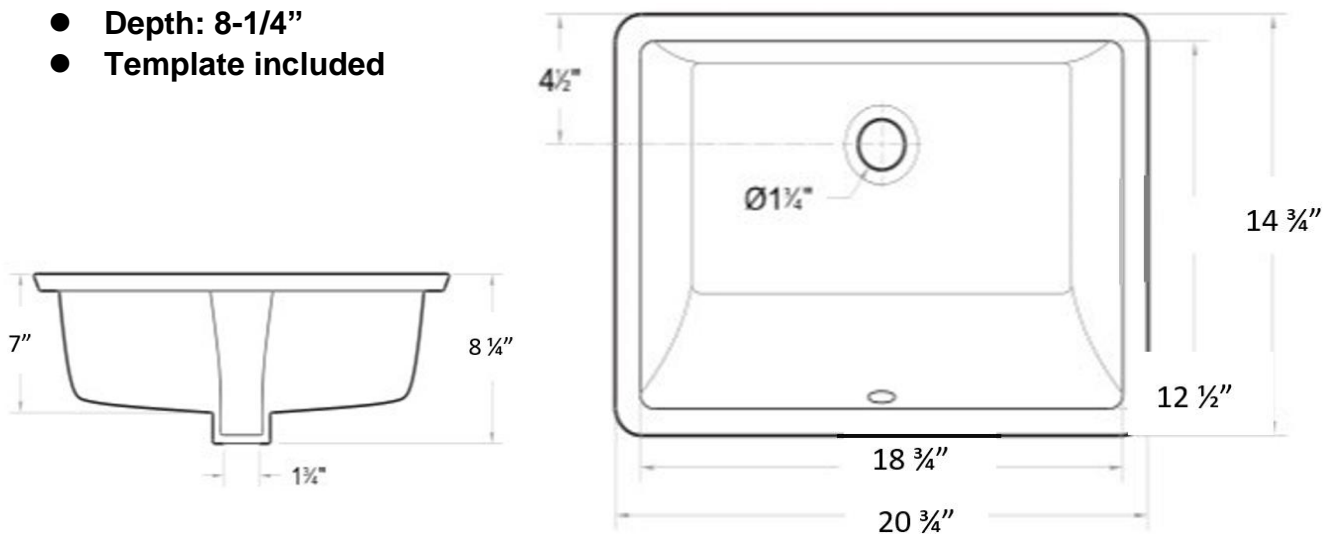

nel lusso®

BAJA

www.worldstoneimports.com

480-590-2231

SINK SPECIFICATIONS

CERAMIC VANITY SINK
MODEL CS-WH-RT

FEATURES

- BATHROOM Rectangular Ceramic Basin
- UNDER Mount
- With overflow
- No faucet holes
- High gloss ceramic white finish
- ADA Compliant when properly installed
- Available Colors:
 - White – CS-WH-RT
 - Cream – CS-CR-RT
 - Black – CS-BL-RT

DIMENSIONS

- Overall Size: 20-3/4" x 14-3/4"
- Bowl Size: 18-3/4" x 12-1/2"
- Depth: 8-1/4"
- Template included

NOTE

- All dimensions are approximate and subject to change.