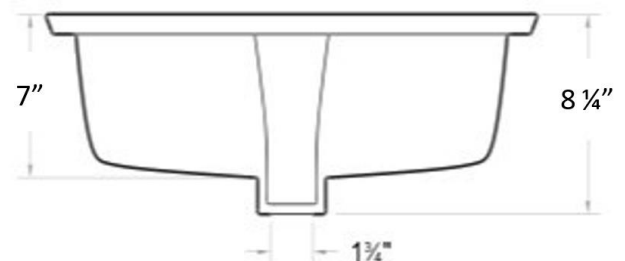

## SINK SPECIFICATIONS

CERAMIC VANITY SINK  
MODEL CS-WH-RT-20

### FEATURES

- BATHROOM Rectangular Ceramic Basin
- UNDER Mount
- With overflow
- No faucet holes
- High gloss ceramic white finish
- ADA Compliant when properly installed
- Available Color:
  - White ONLY – CS-WH-RT-20

### DIMENSIONS

- Overall Size: 20" x 15"
- Bowl Size: 18-1/4" x 13"
- Depth: 8-1/4"
- Template included

### NOTE

- All dimensions are approximate and subject to change.