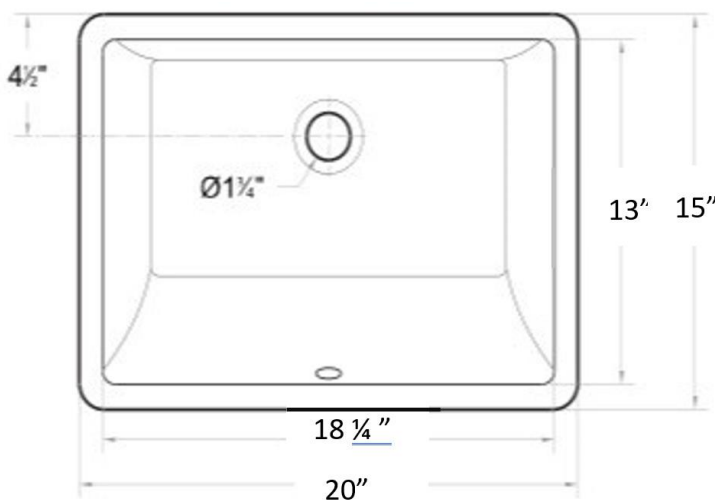

## SINK SPECIFICATIONS

CERAMIC VANITY SINK  
MODEL CS-WH-RT-20

### FEATURES

- BATHROOM Rectangular Ceramic Basin
- UNDER Mount
- With overflow
- No faucet holes
- High gloss ceramic white finish
- ADA Compliant when properly installed
- Available Color:
  - White ONLY – CS-WH-RT-20

### DIMENSIONS

- Overall Size: 20" x 15"
- Bowl Size: 18-1/4" x 13"
- Depth: 8-1/4"
- Template included

### NOTE

- All dimensions are approximate and subject to change.