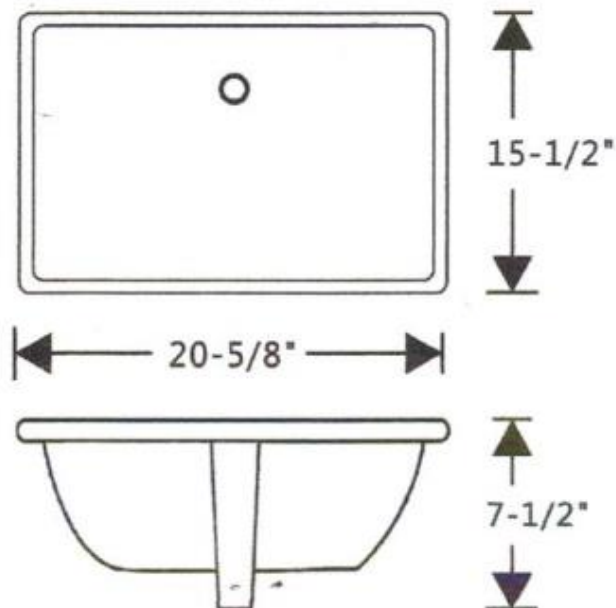

## SINK SPECIFICATIONS

CERAMIC VANITY SINK  
MODEL CS-RT-TM

### FEATURES

- BATHROOM Rectangular Basin
- TOP Mount
- With overflow
- No faucet holes
- High gloss ceramic white finish
- ADA Compliant when properly installed
- Available Color:
  - White ONLY – CS-RT-TM

### DIMENSIONS

- Overall Size: 20-5/8" x 15-1/2"
- Bowl Size: 17-1/2" x 11"
- Depth: 7-1/2"
- Template included

### NOTE

- All dimensions are approximate and subject to change.