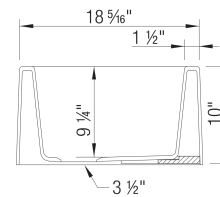

- Min cabinet size: 33 in
- Bowl depth: 9-1/4" in (235.0 mm)

What is included:
Installation instructions
Cabinet template
Limited Lifetime Warranty

Bowl Depth: 9-1/4"
Required outside cabinet: 33"
Front Apron Depth: 10"
Rim thickness: 1-1/2"
Base of sink is larger than the rim. Outside base measures 30" x 19"
Drain hole accept 3-1/2" U.S. drain fittings
51 lbs - Note: Cannot be shipped UPS
Codes/Standards: CSA B45.8-18/ IAPMO Z403-2018