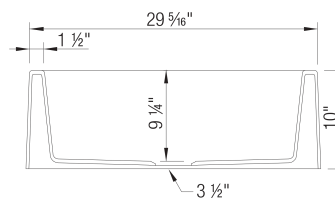

- Min cabinet size: 33 in
- Bowl depth: 9-1/4" in (235.0 mm)

What is included:
Installation instructions
Cabinet template
Limited Lifetime Warranty

Bowl Depth: 9-1/4"
Required outside cabinet: 33"
Front Apron Depth: 10"
Rim thickness: 1-1/2"
Base of sink is larger than the rim. Outside base measures 30" x 19"
Drain hole accept 3-1/2" U.S. drain fittings
51 lbs - Note: Cannot be shipped UPS
Codes/Standards: CSA B45.8-18/ IAPMO Z403-2018