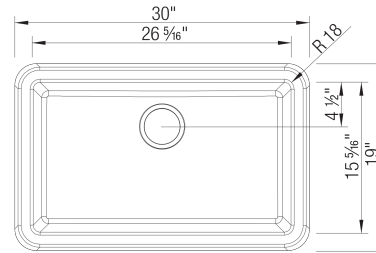

IKON 30 SILGRANIT

Design and Planning Tips

- Min cabinet size: 33 in
- Bowl depth: 9-1/4" in (235.0 mm)

What is included:
Installation instructions
Cabinet template
Limited Lifetime Warranty

Bowl Depth: 9-1/4"
Required outside cabinet: 33"
Front Apron Depth: 10"
Rim thickness: 1-1/2"
Base of sink is larger than the rim. Outside base measures 30" x 19"
Drain hole accept 3-1/2" U.S. drain fittings
51 lbs - Note: Cannot be shipped UPS
Codes/Standards: CSA B45.8-18/ IAPMO Z403-2018