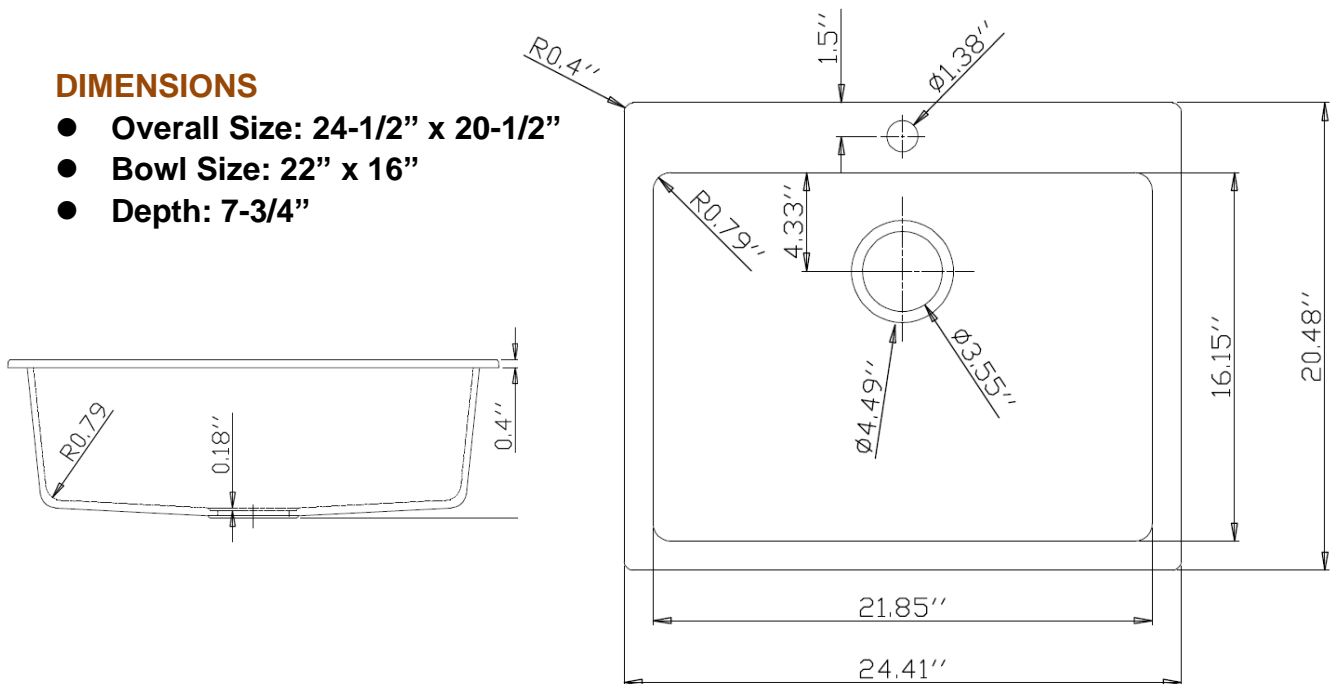

## SINK SPECIFICATIONS

**BAJA Granite Composite  
MODEL GCS-LAUNDRY**

### DIMENSIONS

- Overall Size: 24-1/2" x 20-1/2"
- Bowl Size: 22" x 16"
- Depth: 7-3/4"

- All dimensions are approximate and subject to change.