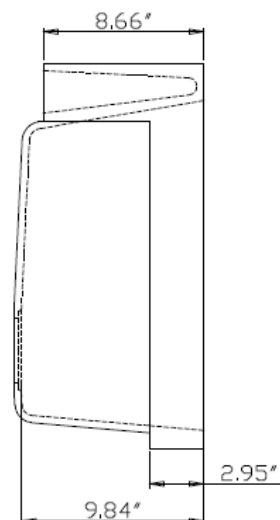

Grid Sold SEPARATELY

DIMENSIONS

- Overall Size: 32-1/2" x 20-7/8"
- Bowl Size: 30-1/2" x 17-3/4"
- Depth: 9-7/8"

- All dimensions are approximate and subject to change.