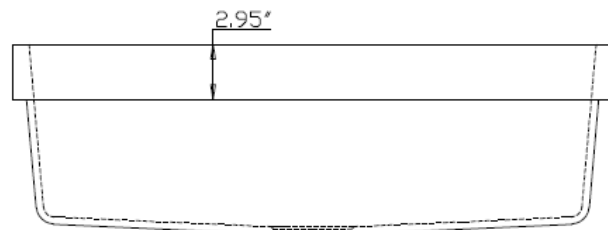

BAJA

www.worldstoneimports.com
480 590 2231

SINK SPECIFICATIONS

**BAJA Granite Composite
MODEL GCS-FARM (APRON FRONT)**

FEATURES

- KITCHEN APRON FRONT (Farm)
- Single Bowl
- UNDER Mount
- Granite Composite
- Available Colors:
 - Absolute Black
 - Ash
 - Espresso (*shown*)
 - White

Grid Sold SEPARATELY

DIMENSIONS

- Overall Size: 32-1/2" x 20-7/8"
- Bowl Size: 30-1/2" x 17-3/4"
- Depth: 9-7/8"

- All dimensions are approximate and subject to change.