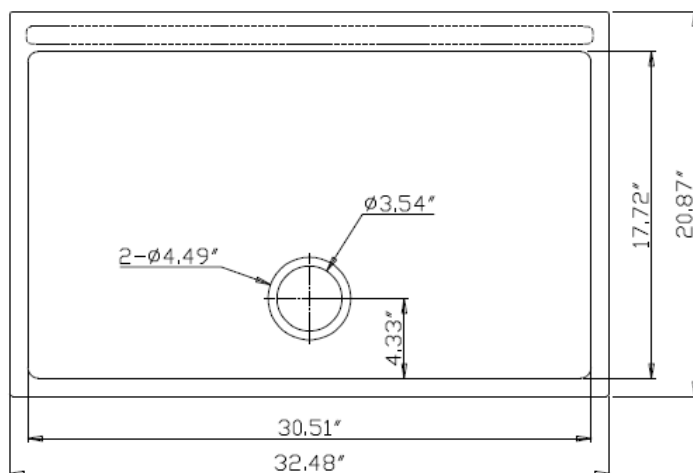

Grid Sold SEPARATELY

DIMENSIONS

- Overall Size: 32-1/2" x 20-7/8"
- Bowl Size: 30-1/2" x 17-3/4"
- Depth: 9-7/8"

- All dimensions are approximate and subject to change.