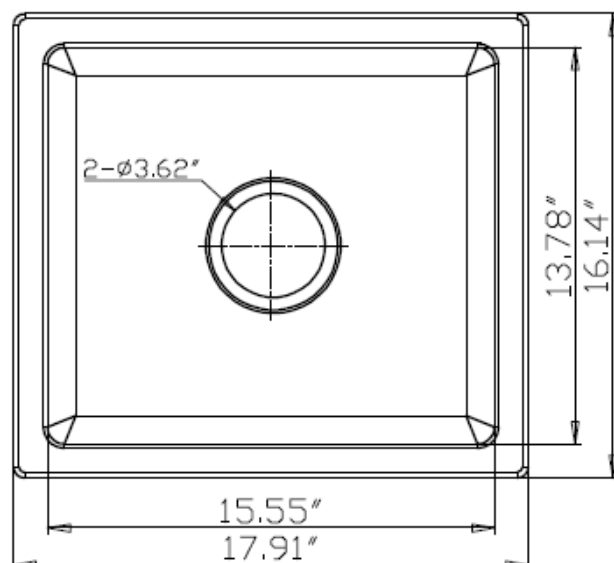

BAJA

www.worldstoneimports.com

480 590 2231

SINK SPECIFICATIONS

**BAJA Granite Composite
MODEL GCS-BAR**

FEATURES

- BAR Single Bowl
- UNDER Mount
- Granite Composite
- Available Colors:
 - Absolute Black (*shown*)
 - Ash
 - Espresso
 - Sand
 - Wheat
 - White

DIMENSIONS

- Overall Size: 18" x 16"
- Bowl Size: 15-1/2" x 13-3/4"
- Depth: 9"

- All dimensions are approximate and subject to change.