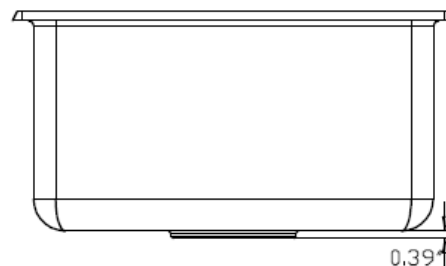

BAJA

www.worldstoneimports.com

480 590 2231

SINK SPECIFICATIONS

**BAJA Granite Composite
MODEL GCS-BAR**

FEATURES

- BAR Single Bowl
- UNDER Mount
- Granite Composite
- Available Colors:
 - Absolute Black (*shown*)
 - Ash
 - Espresso
 - Sand
 - Wheat
 - White

DIMENSIONS

- Overall Size: 18" x 16"
- Bowl Size: 15-1/2" x 13-3/4"
- Depth: 9"

- All dimensions are approximate and subject to change.