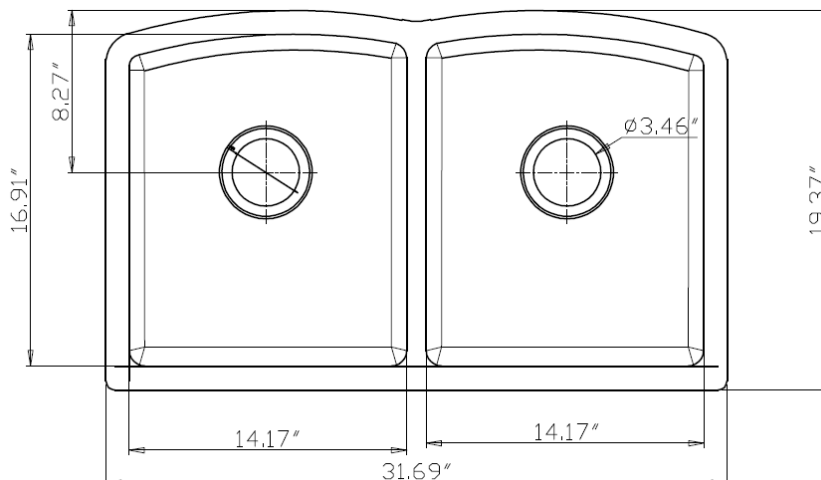

BAJA

www.worldstoneimports.com
480 590 2231

SINK SPECIFICATIONS

**BAJA Granite Composite
MODEL GCS-50/50**

FEATURES

- KITCHEN 50/50 EQUAL Double Bowl
- UNDER Mount
- Granite Composite
- Available Colors:
 - Absolute Black
 - Ash (*shown*)
 - Espresso
 - Sand
 - Wheat
 - White

Grids Sold SEPARATELY

DIMENSIONS

- Overall Size: 31-3/4" x 19-1/4"
- Overall Bowl Size: 29-1/4" x 17"
 - Equal Bowls: 17" x 14"
- Depth: 9-1/2" / 9-1/2"

- All dimensions are approximate and subject to change.