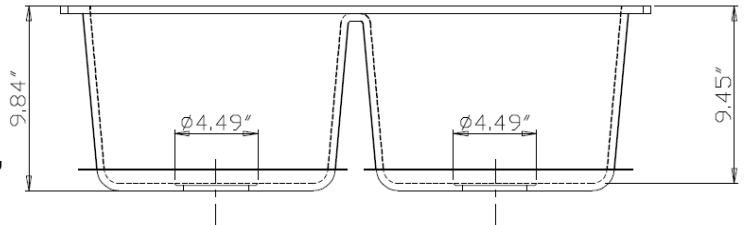

BAJA

www.worldstoneimports.com
480 590 2231

SINK SPECIFICATIONS

**BAJA Granite Composite
MODEL GCS-50/50**

FEATURES

- KITCHEN 50/50 EQUAL Double Bowl
- UNDER Mount
- Granite Composite
- Available Colors:
 - Absolute Black
 - Ash (*shown*)
 - Espresso
 - Sand
 - Wheat
 - White

Grids Sold SEPARATELY

DIMENSIONS

- Overall Size: 31-3/4" x 19-1/4"
- Overall Bowl Size: 29-1/4" x 17"
 - Equal Bowls: 17" x 14"
- Depth: 9-1/2" / 9-1/2"

- All dimensions are approximate and subject to change.